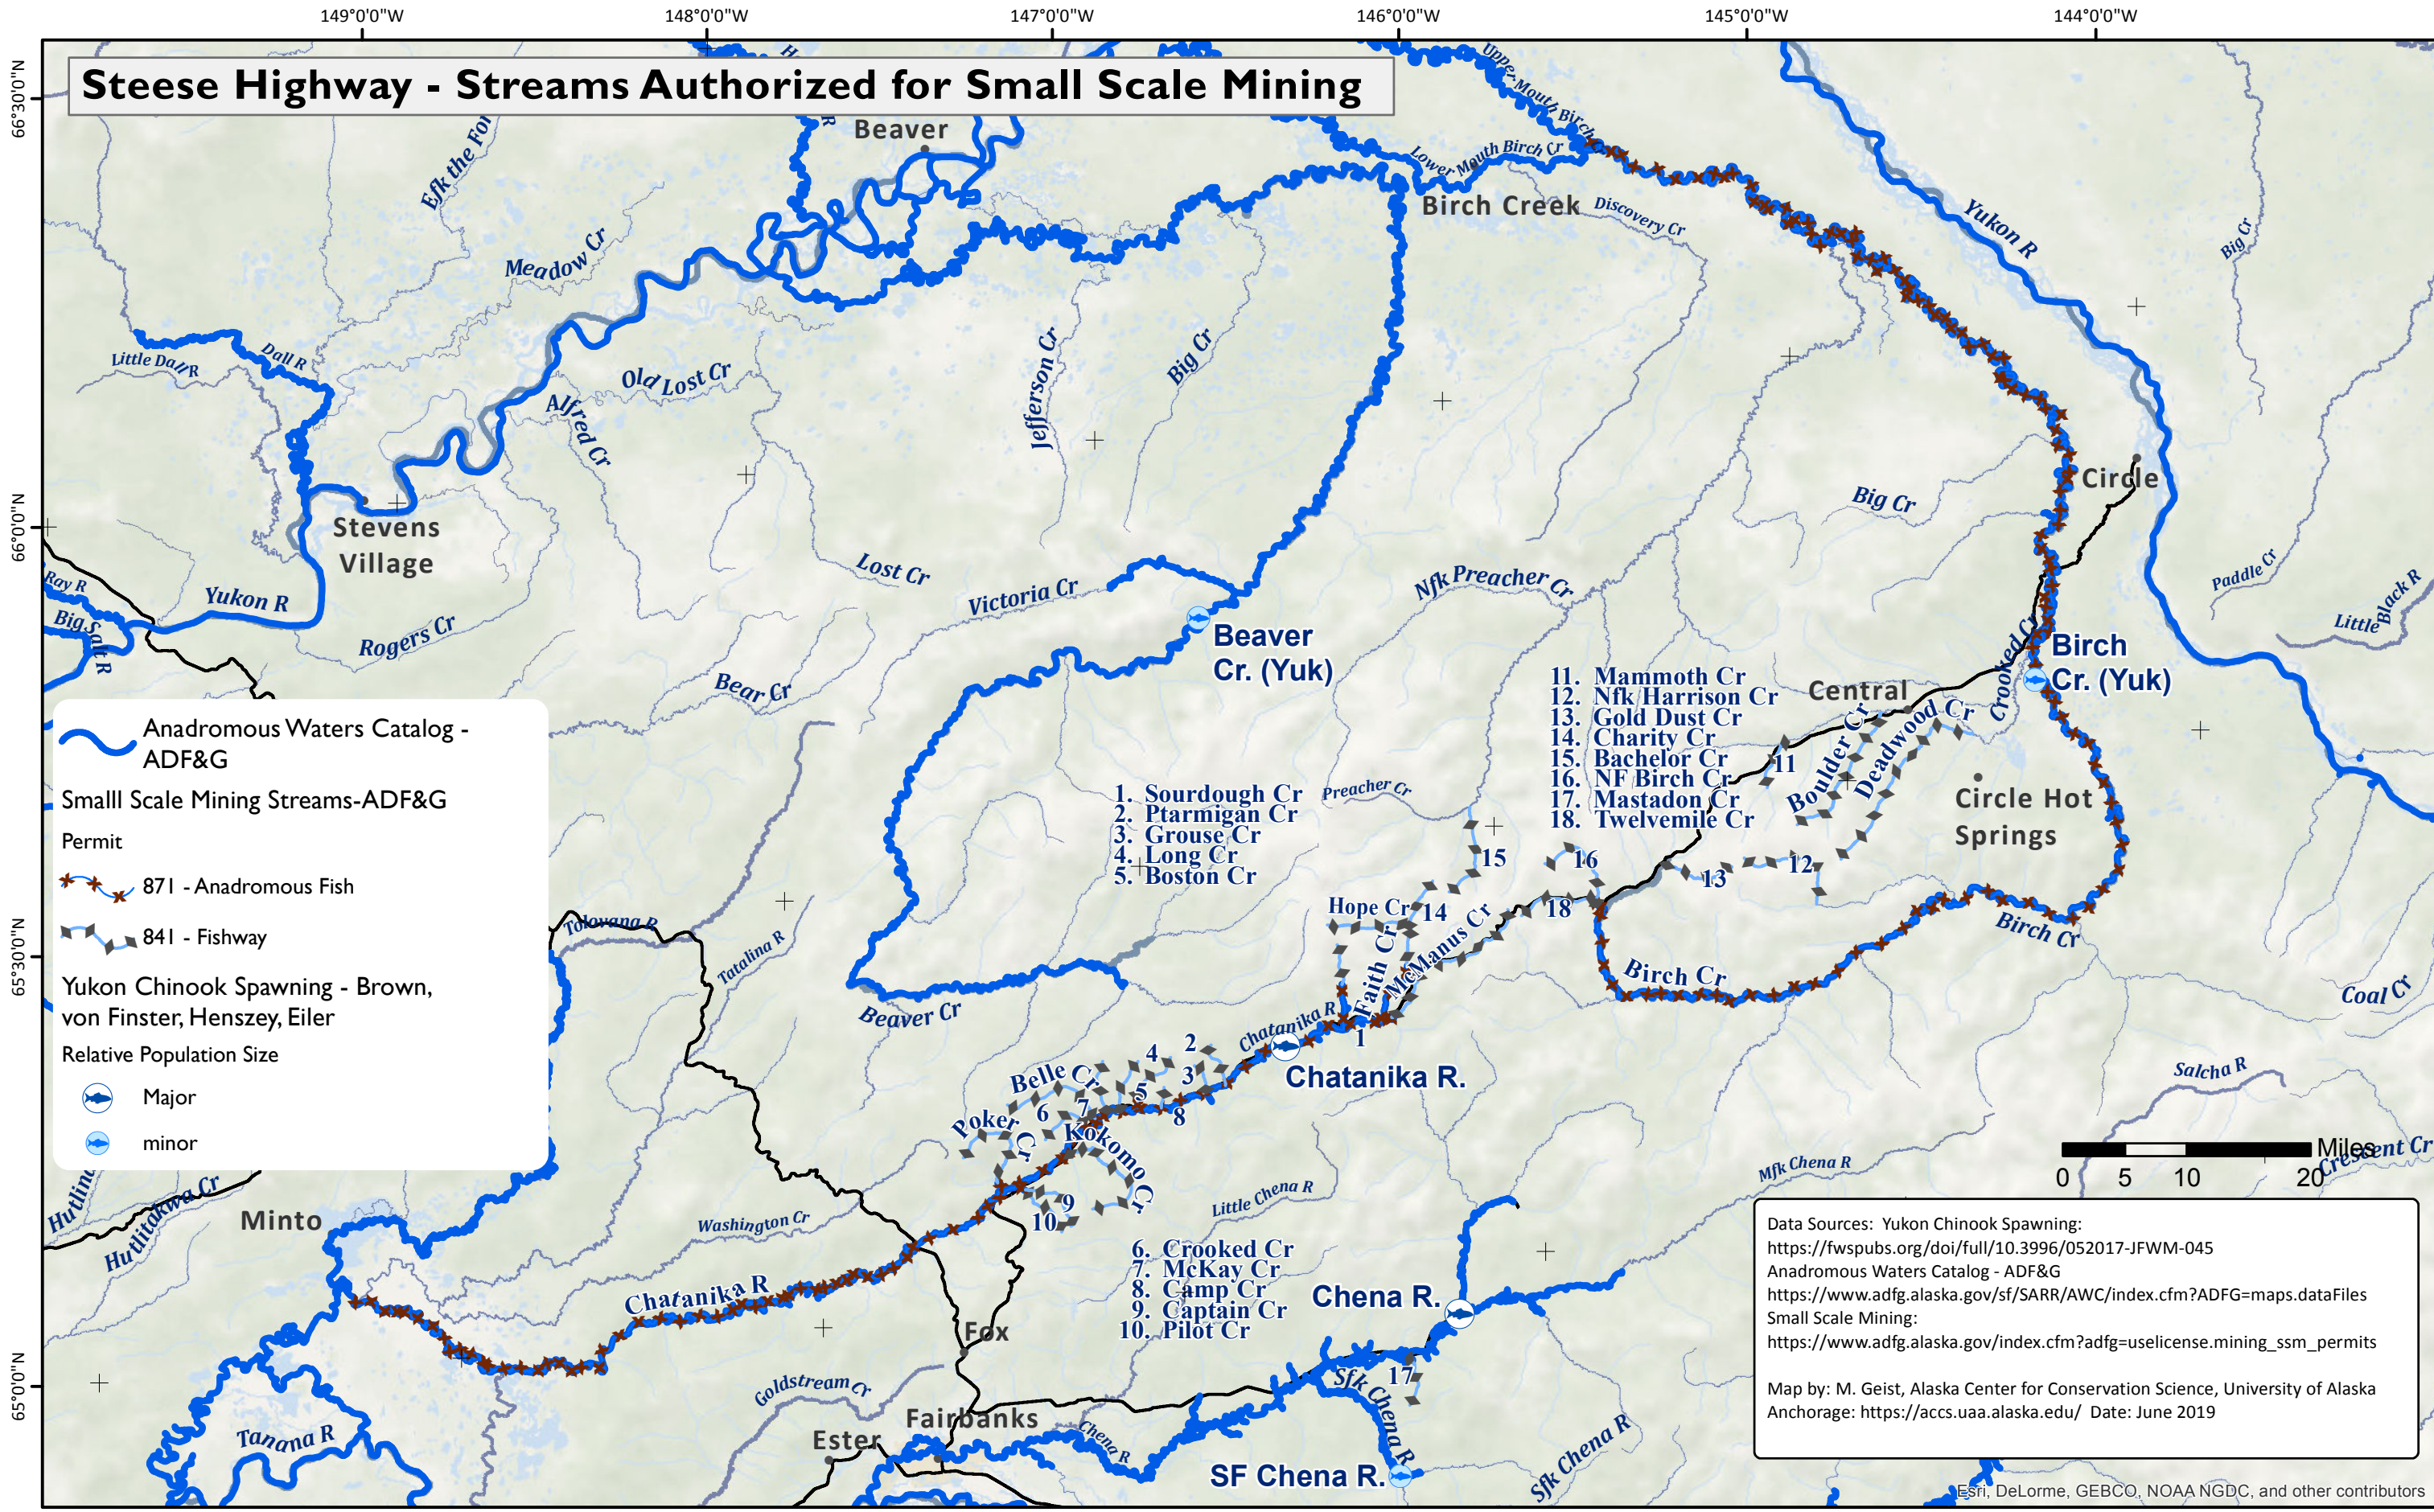

# Steese Highway - Streams Authorized for Small Scale Mining

Data Sources: Yukon Chinook Spawning:  
<https://fwspubs.org/doi/full/10.3996/052017-JFWM-045>  
 Anadromous Waters Catalog - ADF&G  
<https://www.adfg.alaska.gov/sf/SARR/AWC/index.cfm?ADFG=maps.dataFiles>  
 Small Scale Mining:  
[https://www.adfg.alaska.gov/index.cfm?adfg=uselicense.mining\\_ssm\\_permits](https://www.adfg.alaska.gov/index.cfm?adfg=uselicense.mining_ssm_permits)

Map by: M. Geist, Alaska Center for Conservation Science, University of Alaska Anchorage: <https://accs.uaa.alaska.edu/> Date: June 2019

Esri, DeLorme, GEBCO, NOAA NGDC, and other contributors